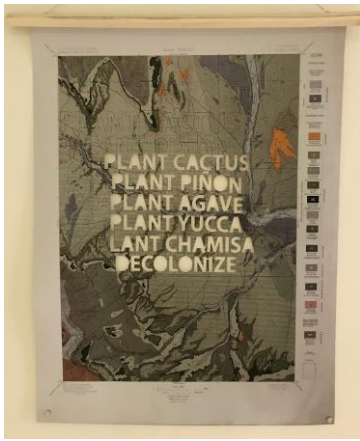

Map 2
(digitized US Geological Survey Map)
Laser cut paper
18 x 22"
2017