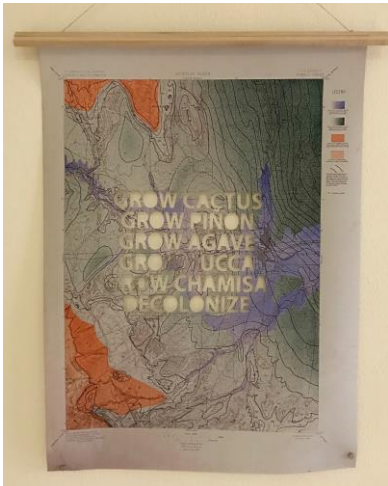

Botanical Press, Kochia  
(Botanical specimen collected at the  
location which is now the Desert ArtLAB  
field site in Pueblo, CO. Kochia is an  
annual herb native to Eurasia and a  
member of the Amaranthaceae family. It is  
a hyper-accumulator of lead and uranium.)  
16.75 x 1.25 x 20.75"  
2017

**Unframed Works:**

Map 1  
(digitized US Geological Survey Map)  
Laser cut paper  
18 x 22"  
2017

Map 2  
(digitized US Geological Survey Map)  
Laser cut paper  
18 x 22"  
2017

Map 3  
(digitized US Geological Survey Map)  
Laser cut paper  
18 x 22"  
2017

Map 4  
(digitized US Geological Survey Map)  
Laser cut paper  
18 x 22"  
2017

**Specimen Jars (Extra Small):**

Seeds  
Glass specimen jar  
1.75 tall x 1.75" diameter  
2017

Seeds  
Glass specimen jar  
1.75 tall x 1.75" diameter  
2017

Seeds  
Glass specimen jar  
1.75 tall x 1.75" diameter  
2017

Cactus sample  
Glass specimen jar  
1.75 tall x 1.75" diameter  
2017

Cactus sample  
Glass specimen jar  
1.75 tall x 1.75" diameter  
2017