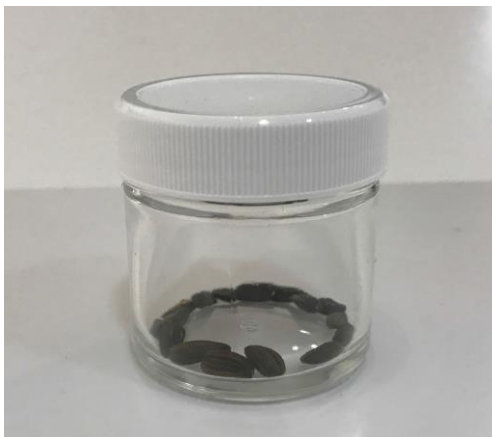

Specimen Jars (Extra Small):

Seeds
Glass specimen jar
1.75 tall x 1.75" diameter
2017