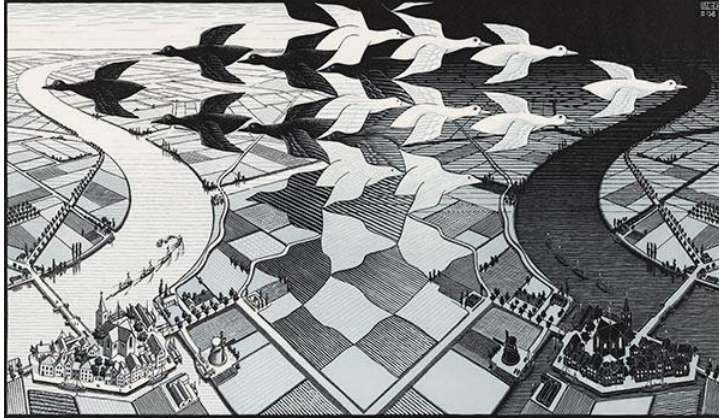

M. C. Escher

Dutch (1898–1972)

Hand with Reflecting Sphere

1935

Lithograph

M. C. Escher

Dutch (1898–1972)

Drawing Hands

1948

Lithograph

M. C. Escher

Dutch (1898–1972)

Day and Night

1938

Woodcut in two colors

M. C. Escher