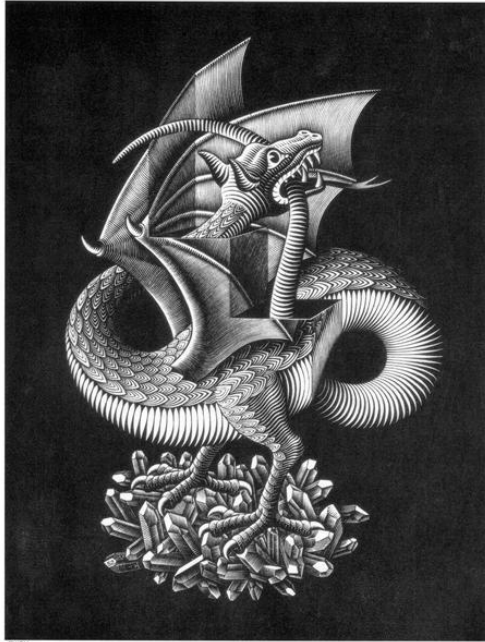

M. C. Escher

Dutch (1898–1972)

Hand with Reflecting Sphere

1935

Lithograph

M. C. Escher

Dutch (1898–1972)

Drawing Hands

1948

Lithograph

M. C. Escher

Dutch (1898–1972)

Day and Night

1938

Woodcut in two colors

M. C. Escher

Linoleum cut in two colors

M. C. Escher
Dutch (1898–1972)

Three Spheres
1945
Wood engraving

M. C. Escher
Dutch (1898–1972)

Tetrahedral Planetoid
1954
Woodcut printed in two colors

M. C. Escher

Dutch (1898–1972)