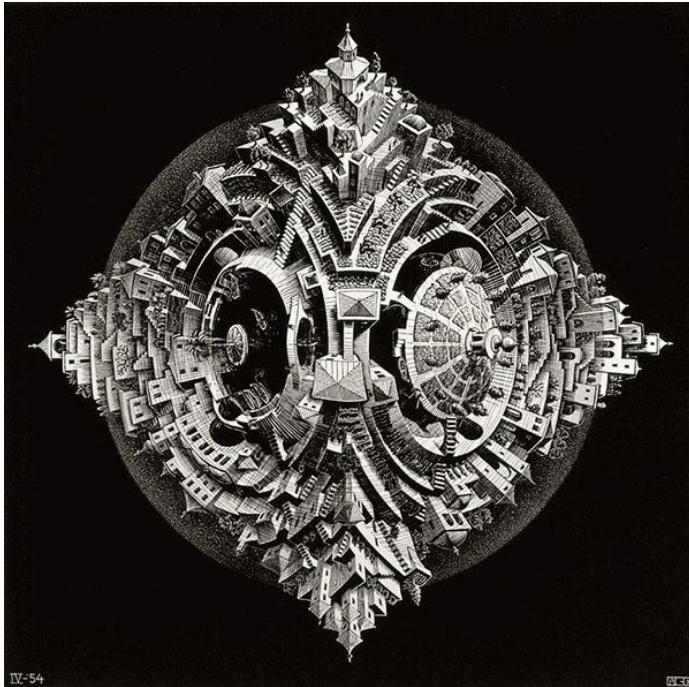

M. C. Escher

Dutch (1898–1972)

Hand with Reflecting Sphere

1935

Lithograph

M. C. Escher

Dutch (1898–1972)

Drawing Hands

1948

Lithograph

M. C. Escher

Dutch (1898–1972)

Day and Night

1938

Woodcut in two colors

M. C. Escher

Dutch (1898–1972)

Puddle

1952

Woodcut in three colors

M. C. Escher

Dutch (1898–1972)

Rippled Surface

1950

Linoleum cut in two colors

M. C. Escher
Dutch (1898–1972)

Three Spheres
1945
Wood engraving

M. C. Escher
Dutch (1898–1972)

Tetrahedral Planetoid
1954
Woodcut printed in two colors

M. C. Escher

Dutch (1898–1972)