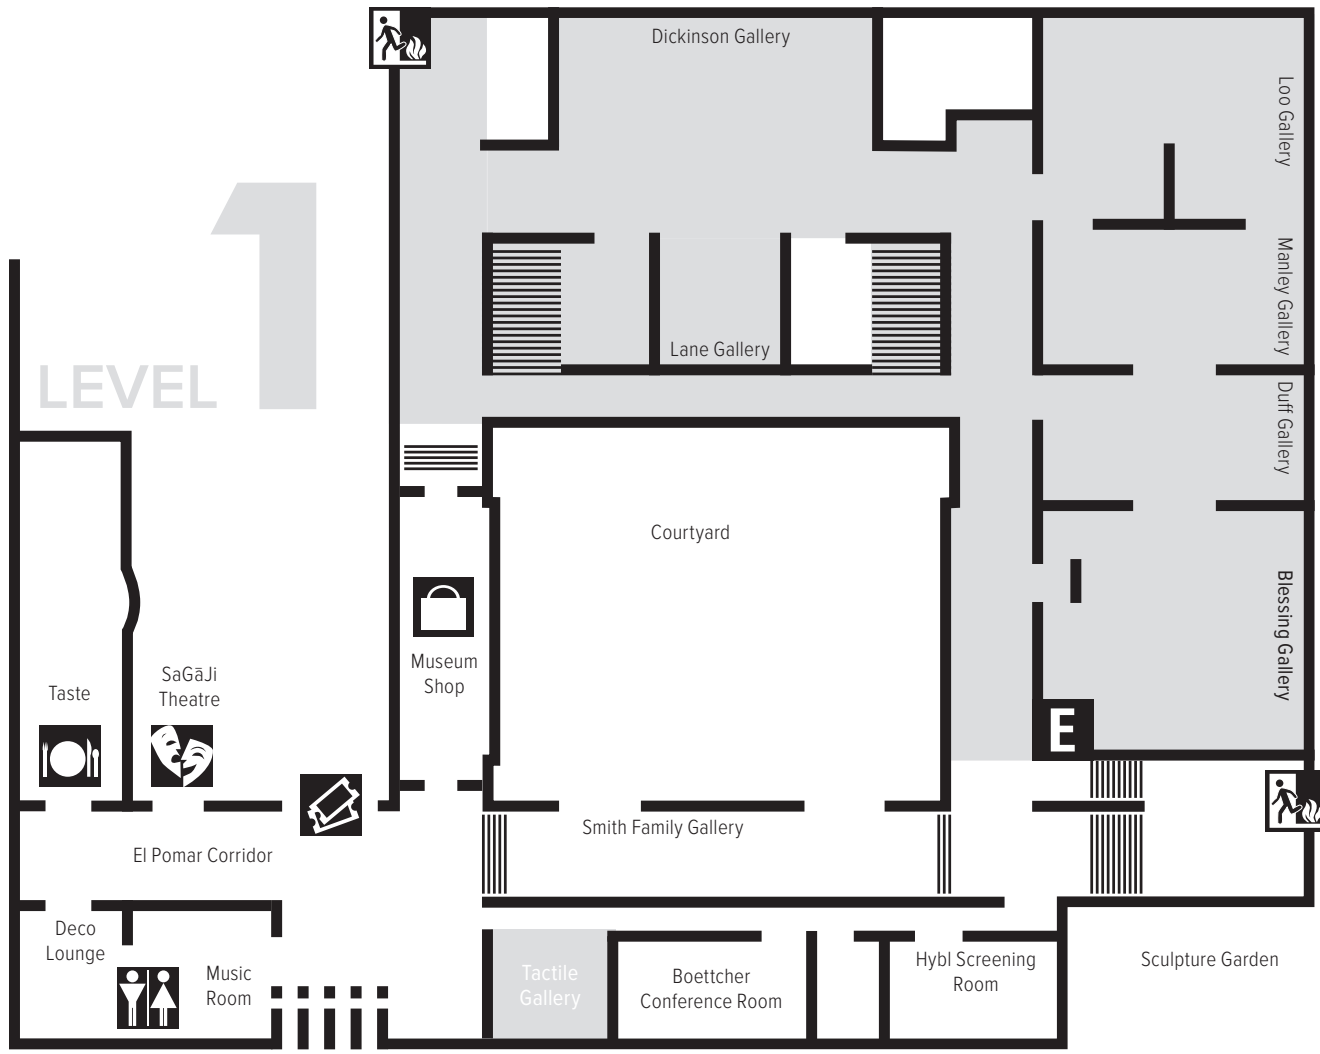

# LEVEL 2

# LEVEL 1

Taste

SaGāJi Theatre

Museum Shop

El Pomar Corridor

Deco Lounge

Music Room

Boettcher Conference Room